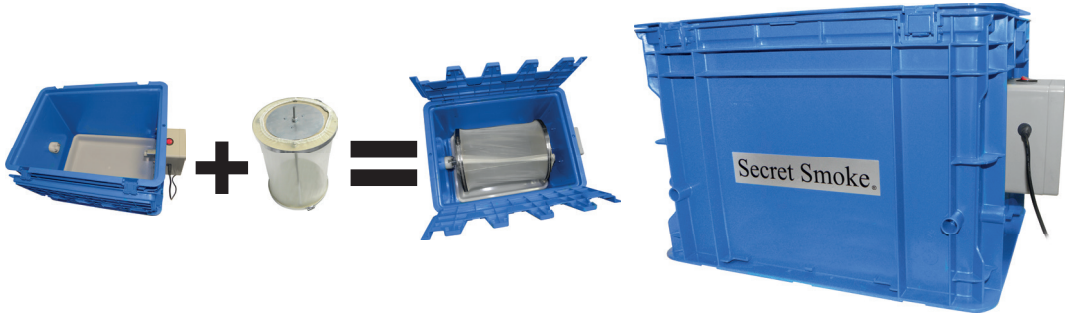

Secret Box está disponible en dos tamaños:

Big Secret Box:

- Malla de 225 micras (También disponible por separado malla de 100 micras).
- Dimensiones: 40x60x33,5 cm
- Motor regulable.
- Capacidad del tambor 450-500 g flor seca.

Secret Box:

- Malla de 225 micras (También disponible por separado malla de 100 micras).
- Dimensiones: 40x30x27cm
- Motor regulable.
- Capacidad del tambor 150 g flor seca.

Secret Box

MODE OF USE

Secret Box by **Secret Smoke** is a practical automatic dry resin extraction system with a capacity of up to 450-500 grams of dry flower.

Get great results from your dry extractions with the best of your harvest and with leftovers that you would otherwise end up throwing away.

Easy to use, **Secret Box** consists of a chest with a sieve drum inside in which we will introduce the flowers to be processed. We will rotate the drum by means of an adjustable speed motor. Its size adapts to a multitude of refrigerated chests, facilitating the results. In just 5 minutes, we will extract the best quality resin from the tray in a first pass. Once this time has elapsed, we turn off the motor, remove the drum and collect the resin with the resulting extract tray. But **remember that before using it you will have to have frozen the remains of your pruning for at least 24 hours in the freezer**, in a bag inside another bag and in turn inside another bag, to avoid moisture.